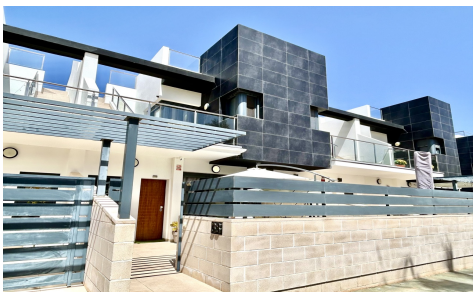

SSW6639R

Town House in Los Dolces

€375,000

3

3

108m²

250m²

Discover this stunning south-facing 3-bedroom, 3-bathroom townhouse in the beautiful Royal Manantial, offering fantastic views over the lush communal gardens and inviting pool areas. This exceptional property combines space, comfort, and an ideal orientation to enjoy sunshine throughout the day. Upon entering, you'll find a spacious private garage with direct access into the home—providin...(Ask for More Details!)